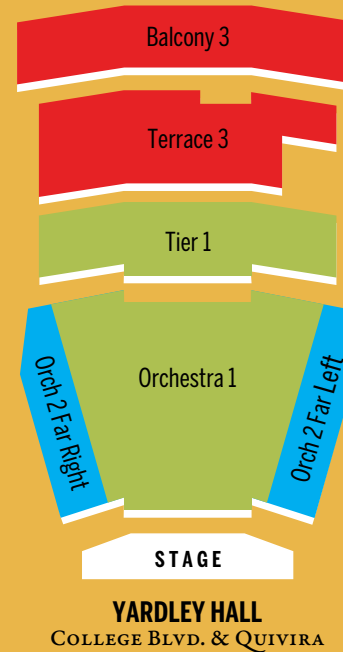

Respond NOW and receive a FREE child subscription with each paid adult subscription!

2008-2009 FAMILY SERIES

Section	Adult Price for 4 concerts	Child Price
Orchestra 1 & Tier 1	\$140.00 + \$7.89 sales tax = \$147.89	FREE
Orchestra 2 - Far Left & Far Right	\$100.00 + \$5.64 sales tax = \$105.64	FREE
Terrace 3 & Balcony 3	\$60.00 + \$3.39 sales tax = \$63.39	FREE